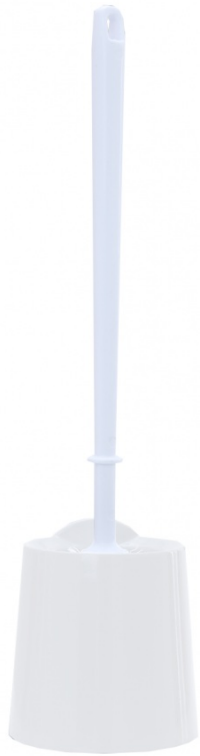

3477 Bano wall mounted toilet brush

bilde mangler

3477 Bano wall mounted toilet brush

The toilet brush holder is attached to the wall so that it doesn't get in the way of the residents or the carers when they are moving around in the bathroom. The toilet brush holder is extra high to keep the brush in place. The holder is mounted on the wall for easy access to the floor while cleaning. Easily detached from the wall.

Materials

- Toilet brush: polypropylene plastic
- Holder: ABS

Product details

Colors

Grey

Black

White

3477 Bano wall mounted toilet brush

3477-G Bano wall mounted white toilet brush, grey holder

3477-B Bano wall mounted white toilet brush, black holder

3477 Bano white wall mounted toilet brush, white holder